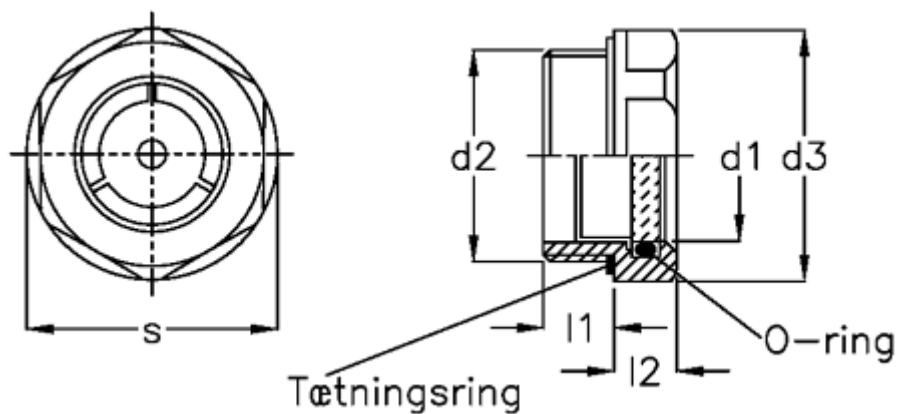

# Data Sheet

Article number: 20901525

Description: E+G Oil level sight glass  
GN 743-11-G3 / 8-B

## Measures

d1	= 11
d2	= G3/8
d3	= 22
l1	= 8.0
l2	= 7.5
Max pressure	= -
Max vacuum mbar	= -
s	= 20